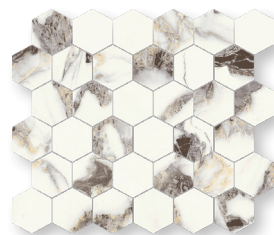

Oceanic / 4"x12"

COLORS

Agata Blue

Eternal Beauty

Oceanic

White Cloud

LEAD TIME

In Stock/Quick Ship

SIZES

4"x14" Bullnose

2" Hexagon Mosaic

PACKING INFORMATION

Size	Finish	Thickness	SF per Box	SF per Pallet	Pieces per Box
4"x12"	Polished	8 MM	13.56253	542.5011	7
10"x22"	Polished	8 MM	4.84376	N/A	6
12"x24"	Matte	8 MM	5.166677	N/A	10
4"x12" Bullnose	Polished	8 MM	N/A	N/A	42
2" Hexagon Mosaic	Matte	8 MM	N/A	N/A	9