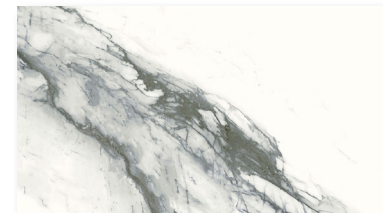

Oceanic / 4"x12"

COLORS

Agata Blue

Eternal Beauty

Oceanic

White Cloud

LEAD TIME

In Stock/Quick Ship