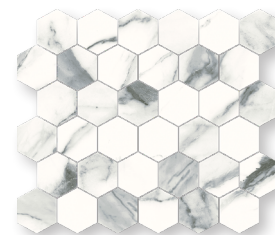

Oceanic / 4"x12"

COLORS

Agata Blue

Eternal Beauty

Oceanic

White Cloud

LEAD TIME

In Stock/Quick Ship

SIZES

4"x14" Bullnose

2" Hexagon Mosaic

PACKING INFORMATION

Size	Finish	Thickness	SF per Box	SF per Pallet	Pieces per Box
4"x12"	Polished	8 MM	13.56253	542.5011	7
10"x22"	Polished	8 MM	4.84376	N/A	6
12"x24"	Matte	8 MM	5.166677	N/A	10
4"x12" Bullnose	Polished	8 MM	N/A	N/A	42
2" Hexagon Mosaic	Matte	8 MM	N/A	N/A	9