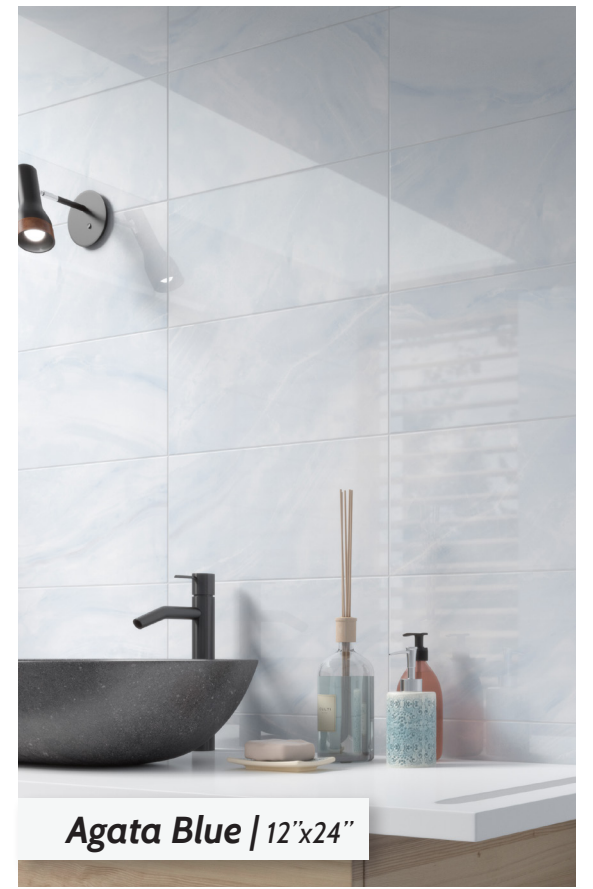

White Cloud | 12"x24"

RADIANCE

Agata Blue | 12"x24"

Made In **ITALY**

Wayne Tile Company

waynetile.com

RADIANCE

PORCELAIN TILE

Oceanic / 4"x12"

COLORS

Agata Blue

Eternal Beauty

Oceanic

White Cloud

LEAD TIME

In Stock/Quick Ship